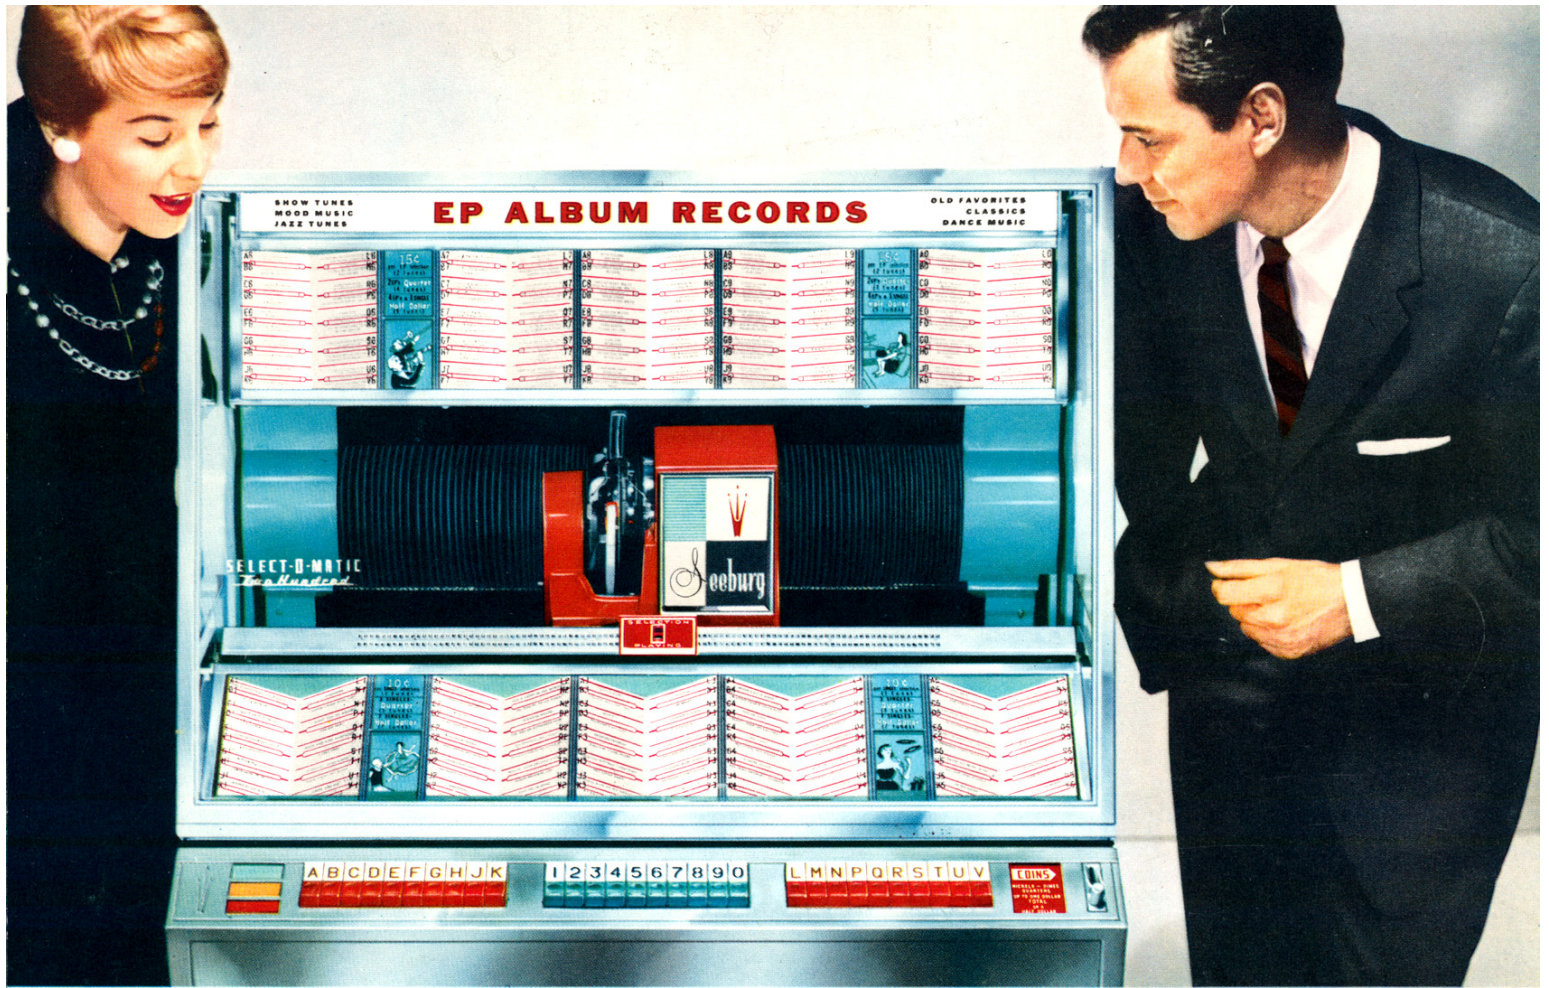

INTRODUCING DUAL PROGRAMMING

*another significant Seeburg contribution
to more profitable music merchandising*

In both of these two great new Seeburg Music Systems all titles are exposed... but they have been divided into *Dual Display Panels* for easier and faster programming and selection.

The **Top Display Panel** is the *plus* side of the music system where standards, show tunes, jazz, classics and even hit tunes are programmed on EP albums (2 tunes per side).

The **Lower Display Panel** is designed for programming current releases on singles under such basic music classifications as "Hit Tunes," "Rhythm and Blues" and "Country and Western."