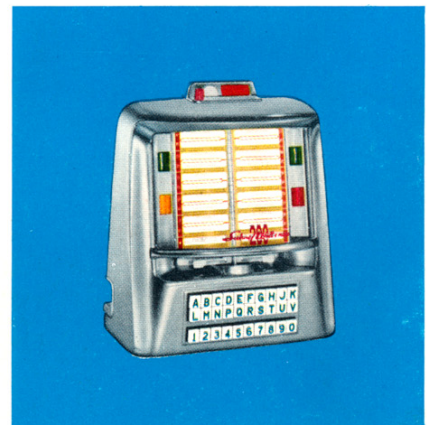

The new **Seeburg One Sixty** is a triumph of both beauty and compactness, measuring only 55 $\frac{3}{4}$ " in height, 30 $\frac{1}{2}$ " in width, 26 $\frac{1}{2}$ " in depth. From its stunningly modern silhouette to the most minute

## INTRODUCING DUAL PROGRAMMING

*another significant Seeburg contribution  
to more profitable music merchandising*

In both of these two great new Seeburg Music Systems all titles are exposed... but they have been divided into *Dual Display Panels* for easier and faster programming and selection.

The **Top Display Panel** is the *plus* side of the music system where standards, show tunes, jazz, classics and even hit tunes are programmed on EP albums (2 tunes per side).

The **Lower Display Panel** is designed for programming current releases on singles under such basic music classifications as "Hit Tunes," "Rhythm and Blues" and "Country and Western."

**Select-O-Matic Mechanism.** Only Seeburg has the straight-in-line Select-O-Matic mechanism—the mechanism that has proved the most trouble-free and efficient in the entire history of coin-operated music.